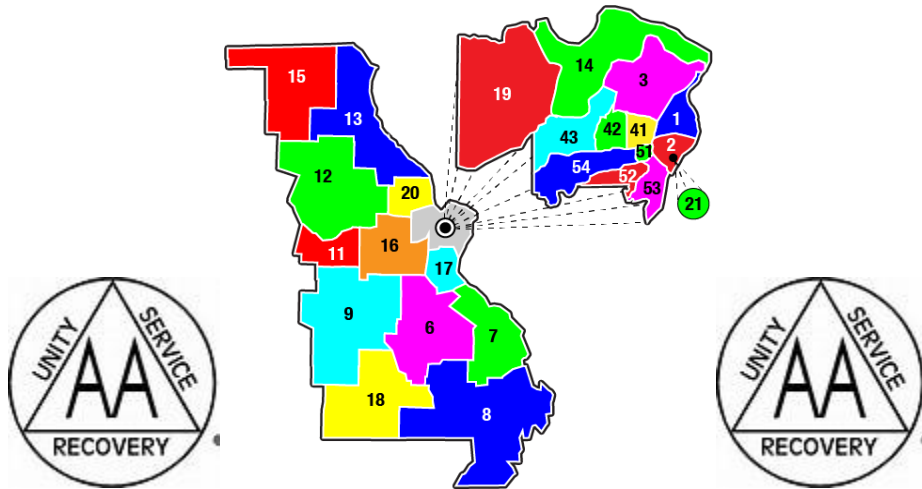

# New Assembly Locations In 2018!!

## Fall Assembly 2018

October 20 & 21, 2018

**DoubleTree by Hilton St. Louis**

16625 Swingley Ridge Road  
Chesterfield, Missouri 63017

**Southwest Regional Trustee Yoli F. will be our  
Saturday night Speaker**

This will be Area 38's **two-day** Election assembly on  
Saturday October 20, 2018 from 9am to 4pm  
& Sunday October 21, 2018 9am to Noon

-----  
\*\*A listing of restaurants close to the Assembly location will be available the day of the Assembly\*\*  
-----