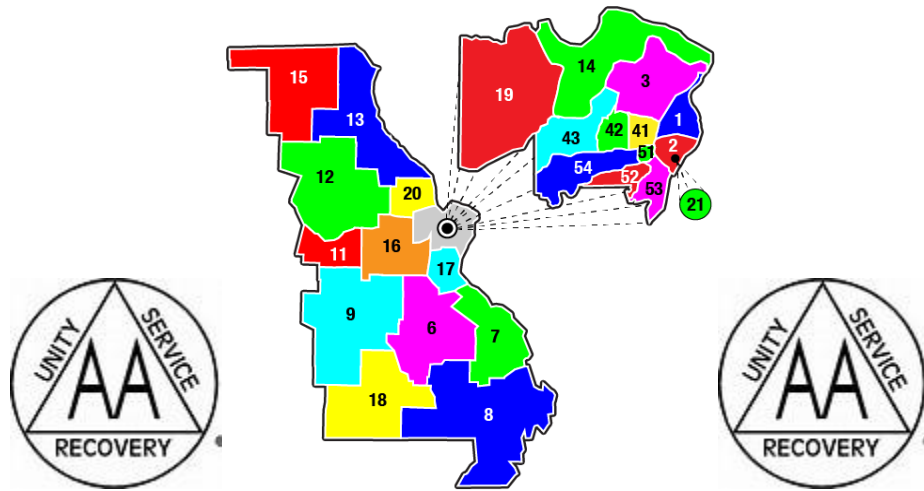

# 2018 Fall Area Assembly

New Assembly Locations In 2018!!

## Fall Assembly 2018

October 20 & 21, 2018

**DoubleTree by Hilton St. Louis**

16625 Swingley Ridge Road  
Chesterfield, Missouri 63017

This will be Area 38's **two-day** Election assembly on  
Saturday October 20, 2018 from 9am to 4pm  
& Sunday October 21, 2018 9am to Noon